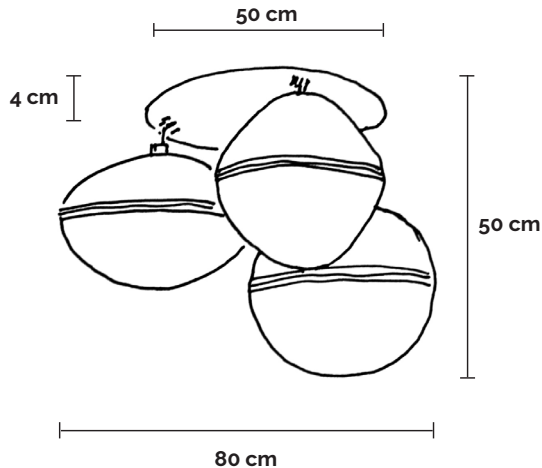

125 watts
135 LED
24 volts | 2700°K

450 g
1 lb

Made in
France

Ceiling box gold leaf finish.

Composite: fiberglass, epoxy resin with anti-uv.

Lighting warm white LED. Leather zip.

Electronic transformer 110/220 volts.